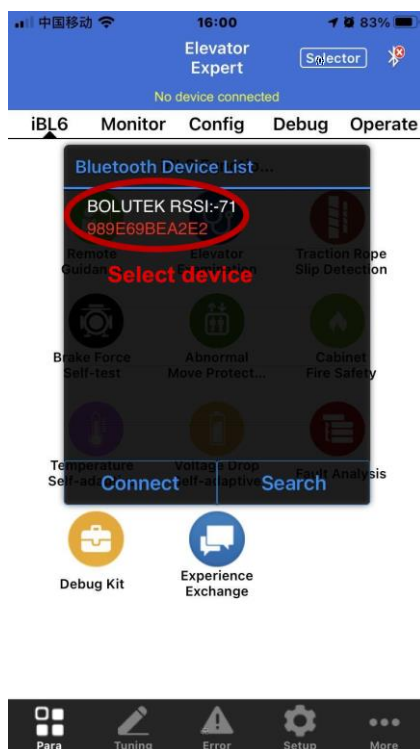

## Android system connection method

Figure 2 Main interface

Figure 3 Connection interface

Figure 4 Connection succeeded

## IOS system connection method

Figure 5 Turn on Bluetooth

Figure 6 Enter the link

Figure 7 Select device